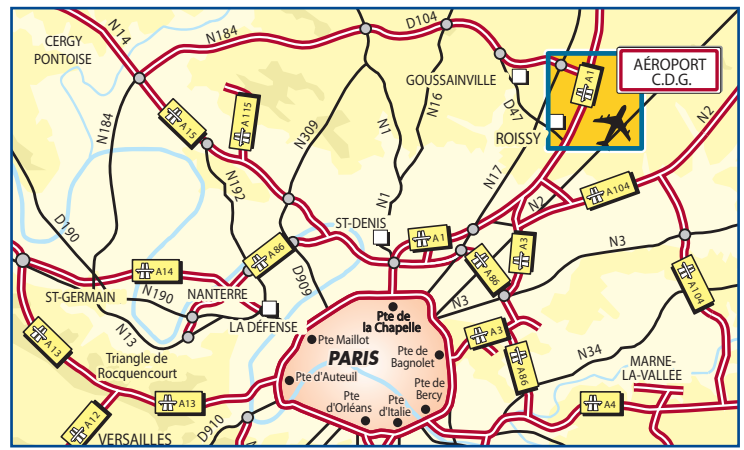

FRANCE HANDLING
 10 rue du Pavé
 93290 TREMBLAY-EN-FRANCE
 Tél. +33 (0)1 70 03 87 00

A FROM PARIS

Take the A1 at the Porte de la Chapelle towards Lille/CDG Airport, follow **CDG Airport** then take the **Cargo Zone** exit. Follow **Cargo 3-4-5-6-7**, at the roundabout take the **Cargo** exit and follow **Rue des Buissons**. At the next roundabout turn left on **Rue de la Belle Borne (Cargo 7)** then take the exit **Cargo 8** (see zoom).

B FROM LILLE

Take the A1 towards Paris, follow **Aéroport CDG/Roissy-en-France** and exit at **Zone Cargo** then **Cargo 4-5-6-7**. At the roundabout, take the second exit towards **Roissy-en-France/Tremblay-en-France/ Cargo**. At the next roundabout follow **Terminal 1-2-3/Cargo Zone**. At the third roundabout, exit at **Terminal 1-2-3/Cargo Zone**. Pass the roundabout, exit **Cargo 8** (see zoom).

C FROM MARNE-LA-VALLÉE

Take the A104 (La Francilienne) to CDG/Soissons/Lille Airport. Take **exit 4 Villepinte/Sevrans/Tremblay-en-France** and follow the **D40 (first exit)** then the **D88** to **Tremblay Vieux-Pays**. Turn right on **Rue de Roissy**. Continue to the roundabout, take exit **Cargo 7** and go to the **end of Rue du Pavé**. At the roundabout take exit **Cargo 8** (see zoom).