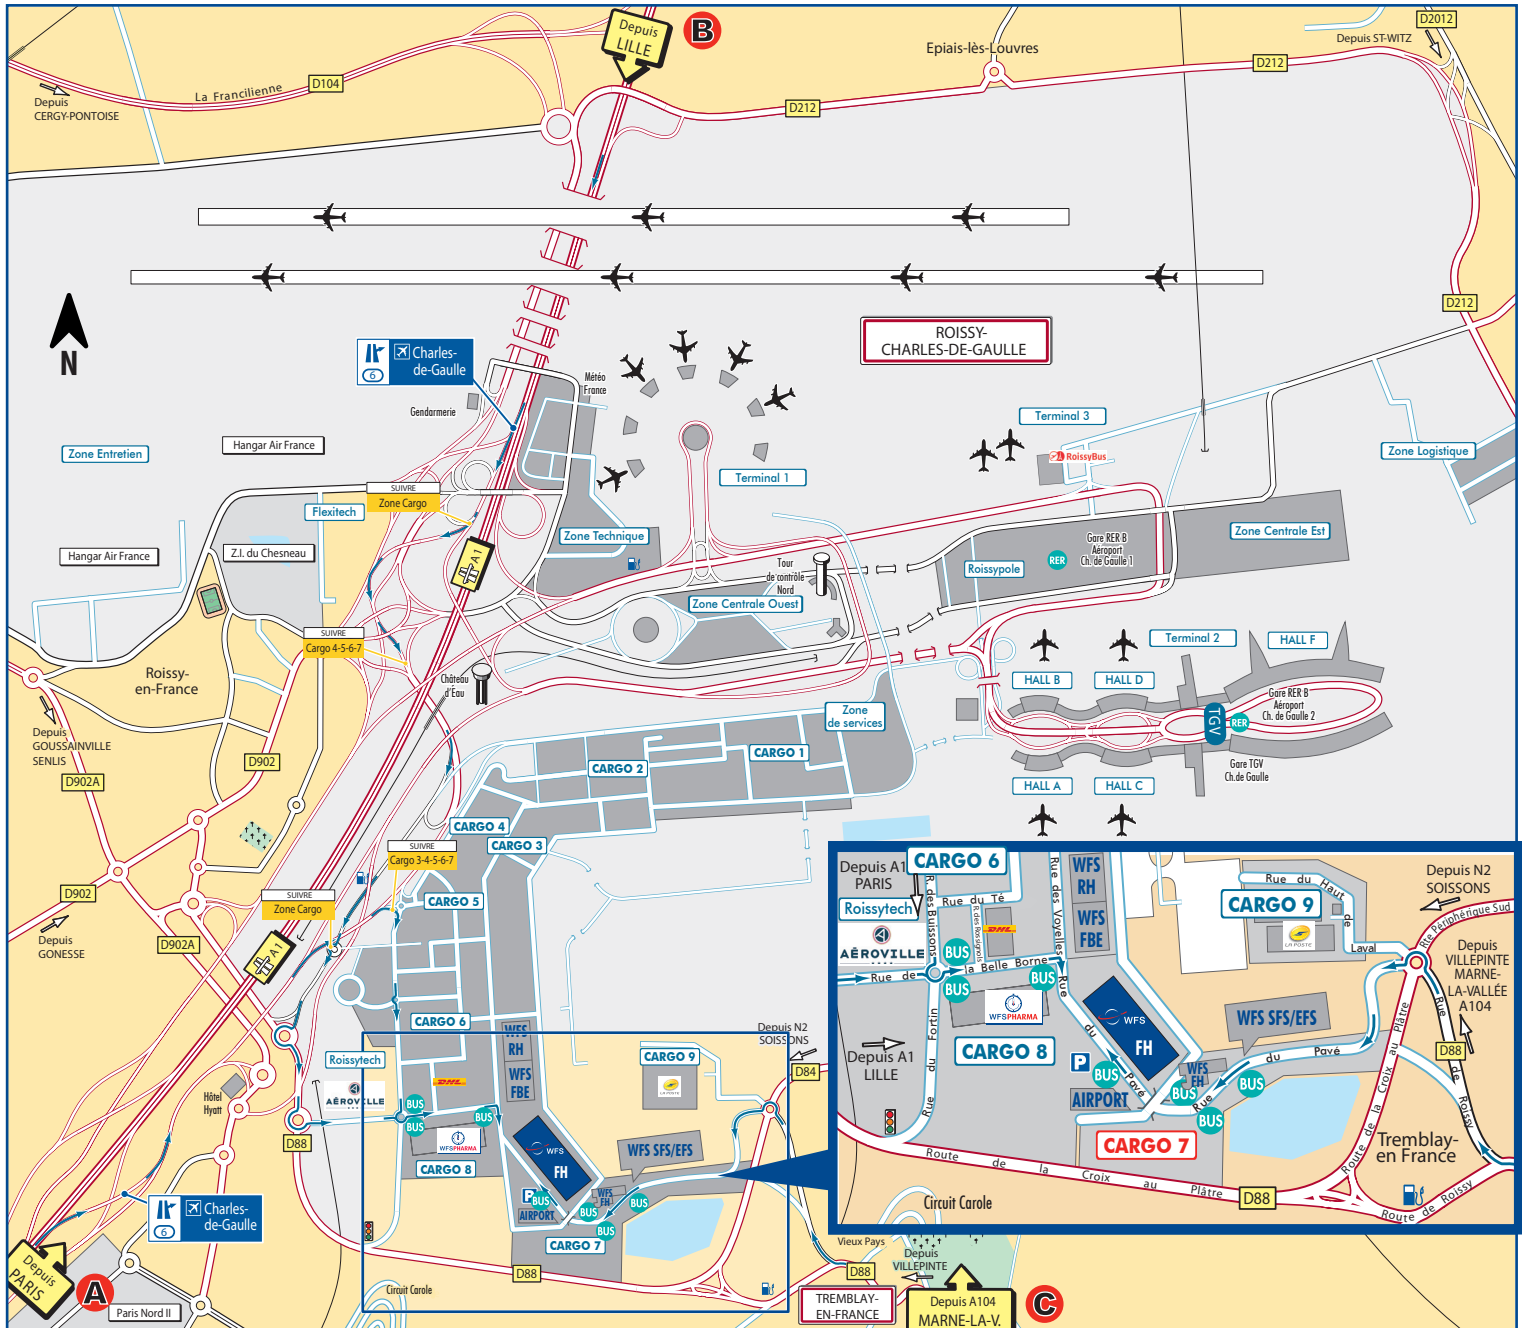

FRANCE HANDLING
 10 rue du Pavé
 93290 TREMBLAY-EN-FRANCE
 Tél. +33 (0)1 70 03 87 00

A FROM PARIS

Take the A1 at the Porte de la Chapelle towards Lille/CDG Airport, follow **CDG Airport** then take the **Cargo Zone** exit. Follow **Cargo 3-4-5-6-7**, at the roundabout take the **Cargo** exit and follow **Rue des Buissons**. At the next roundabout turn left on **Rue de la Belle Borne (Cargo 7)** then take the exit **Cargo 8** (see zoom).

B FROM LILLE

Take the A1 towards Paris, follow **Aéroport CDG/Roissy-en-France** and exit at **Zone Cargo** then **Cargo 4-5-6-7**. At the roundabout, take the second exit towards **Roissy-en-France/Tremblay-en-France/ Cargo**. At the next roundabout follow **Terminal 1-2-3/Cargo Zone**. At the third roundabout, exit at **Terminal 1-2-3/Cargo Zone**. Pass the roundabout, exit **Cargo 8** (see zoom).

C FROM MARNE-LA-VALLÉE

Take the A104 (La Francilienne) to CDG/Soissons/Lille Airport. Take **exit 4 Villepinte/Sevrans/Tremblay-en-France** and follow the **D40 (first exit)** then the **D88** to **Tremblay Vieux-Pays**. Turn right on **Rue de Roissy**. Continue to the roundabout, take exit **Cargo 7** and go to the **end of Rue du Pavé**. At the roundabout take exit **Cargo 8** (see zoom).