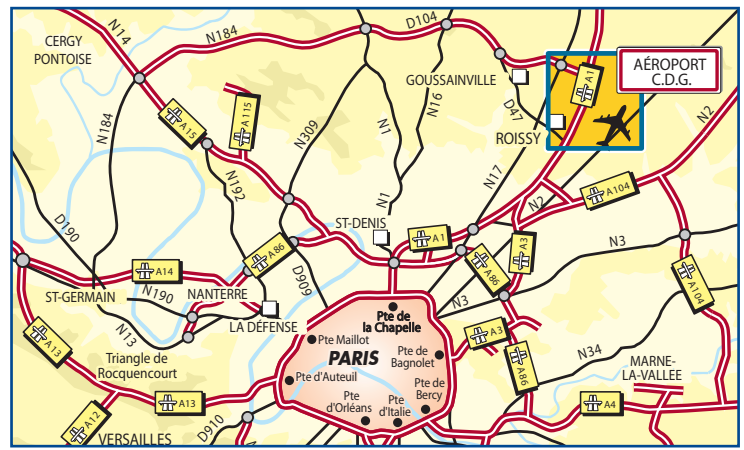

Worldwide Flight Services

SOCIÉTÉ DE FRET ET DE SERVICES

CARGO 7 - 6 rue du Pavé
93290 TREMBLAY-EN-FRANCE
Tél. +33 (0)1 70 76 00 00

A FROM PARIS

Take the A1 at the Porte de la Chapelle towards Lille/CDG Airport, follow **CDG Airport** then take the **Cargo Zone** exit. Follow **Cargo 3-4-5-6-7**, at the roundabout take the **Cargo** exit and follow **Rue des Buissons**. At the next roundabout turn left on **Rue de la Belle Borne (Cargo 7)** then follow **Rue du Pavé** on the right (see zoom).

B FROM LILLE

Take the A1 towards Paris, follow **Aéroport CDG/Roissy-en-France** and exit at **Zone Cargo** then **Cargo 4-5-6-7**. At the roundabout, take the second exit towards **Roissy-en-France/Tremblay-en-France/Cargo**. At the next roundabout follow **Terminal 1-2-3/Cargo Zone**. At the third roundabout, exit at **Terminal 1-2-3/Cargo Zone**. Pass the roundabout, exit **Cargo 7** then follow **Rue du Pavé** (see zoom).

C FROM MARNE-LA-VALLÉE

Take the A104 (La Francilienne) to CDG/Soissons/Lille Airport. Take **exit 4 Villepinte/Sevrans/Tremblay-en-France** and follow the **D40 (first exit)** then the **D88** to Tremblay Vieux-Pays. Turn right on **Rue de Roissy**. Continue to the roundabout and take exit **Cargo 7** (see zoom).