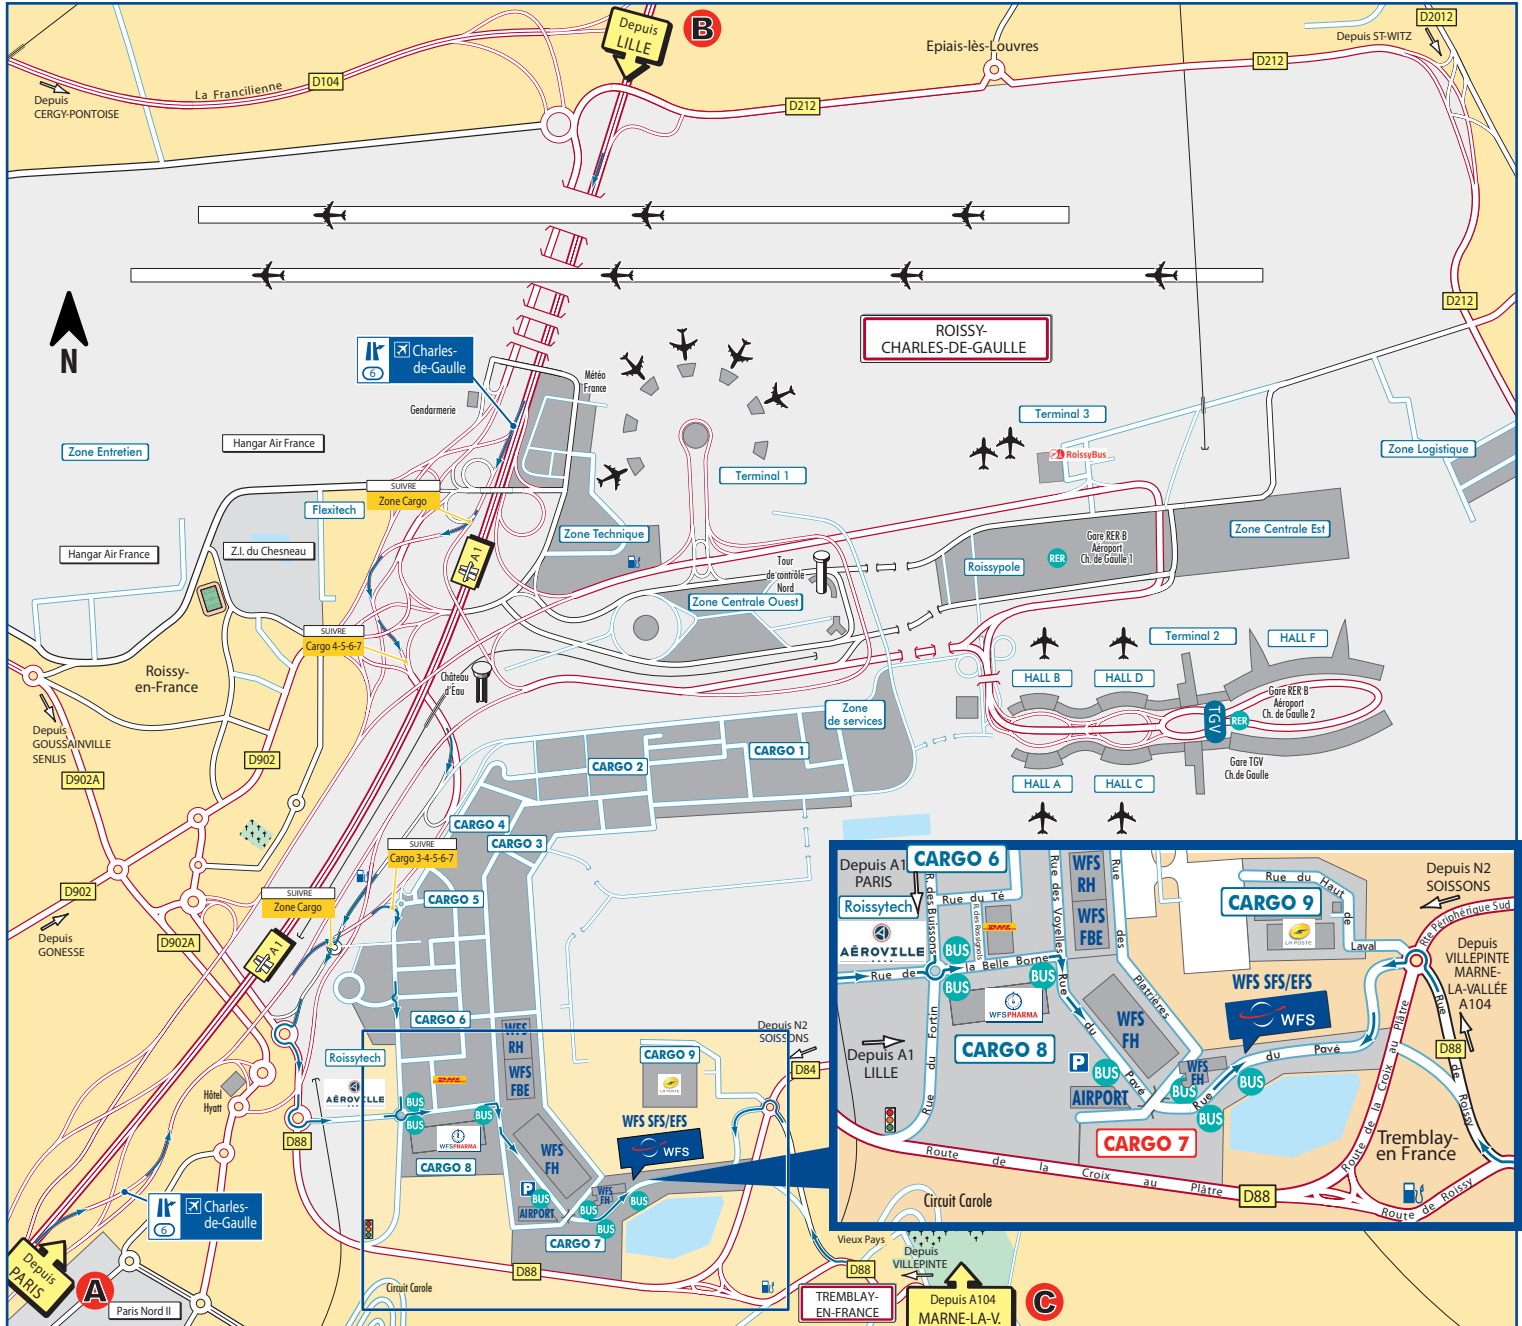

Worldwide Flight Services

SOCIÉTÉ DE FRET ET DE SERVICES

CARGO 7 - 6 rue du Pavé
93290 TREMBLAY-EN-FRANCE
Tél. +33 (0)1 70 76 00 00

A FROM PARIS

Take the A1 at the Porte de la Chapelle towards Lille/CDG Airport, follow **CDG Airport** then take the **Cargo Zone** exit. Follow **Cargo 3-4-5-6-7**, at the roundabout take the **Cargo** exit and follow **Rue des Buissons**. At the next roundabout turn left on **Rue de la Belle Borne (Cargo 7)** then follow **Rue du Pavé** on the right (see zoom).

B FROM LILLE

Take the A1 towards Paris, follow **Aéroport CDG/Roissy-en-France** and exit at **Zone Cargo** then **Cargo 4-5-6-7**. At the roundabout, take the second exit towards **Roissy-en-France/Tremblay-en-France/Cargo**. At the next roundabout follow **Terminal 1-2-3/Cargo Zone**. At the third roundabout, exit at **Terminal 1-2-3/Cargo Zone**. Pass the roundabout, exit **Cargo 7** then follow **Rue du Pavé** (see zoom).

C FROM MARNE-LA-VALLÉE

Take the A104 (La Francilienne) to CDG/Soissons/Lille Airport. Take **exit 4 Villepinte/Sevrans/Tremblay-en-France** and follow the **D40 (first exit)** then the **D88** to Tremblay Vieux-Pays. Turn right on **Rue de Roissy**. Continue to the roundabout and take exit **Cargo 7** (see zoom).

RER B to CDG Airport, get off at CDG1. Then take bus 23 or 24 or 100C or T-Bus until Versant Seine bus stop.