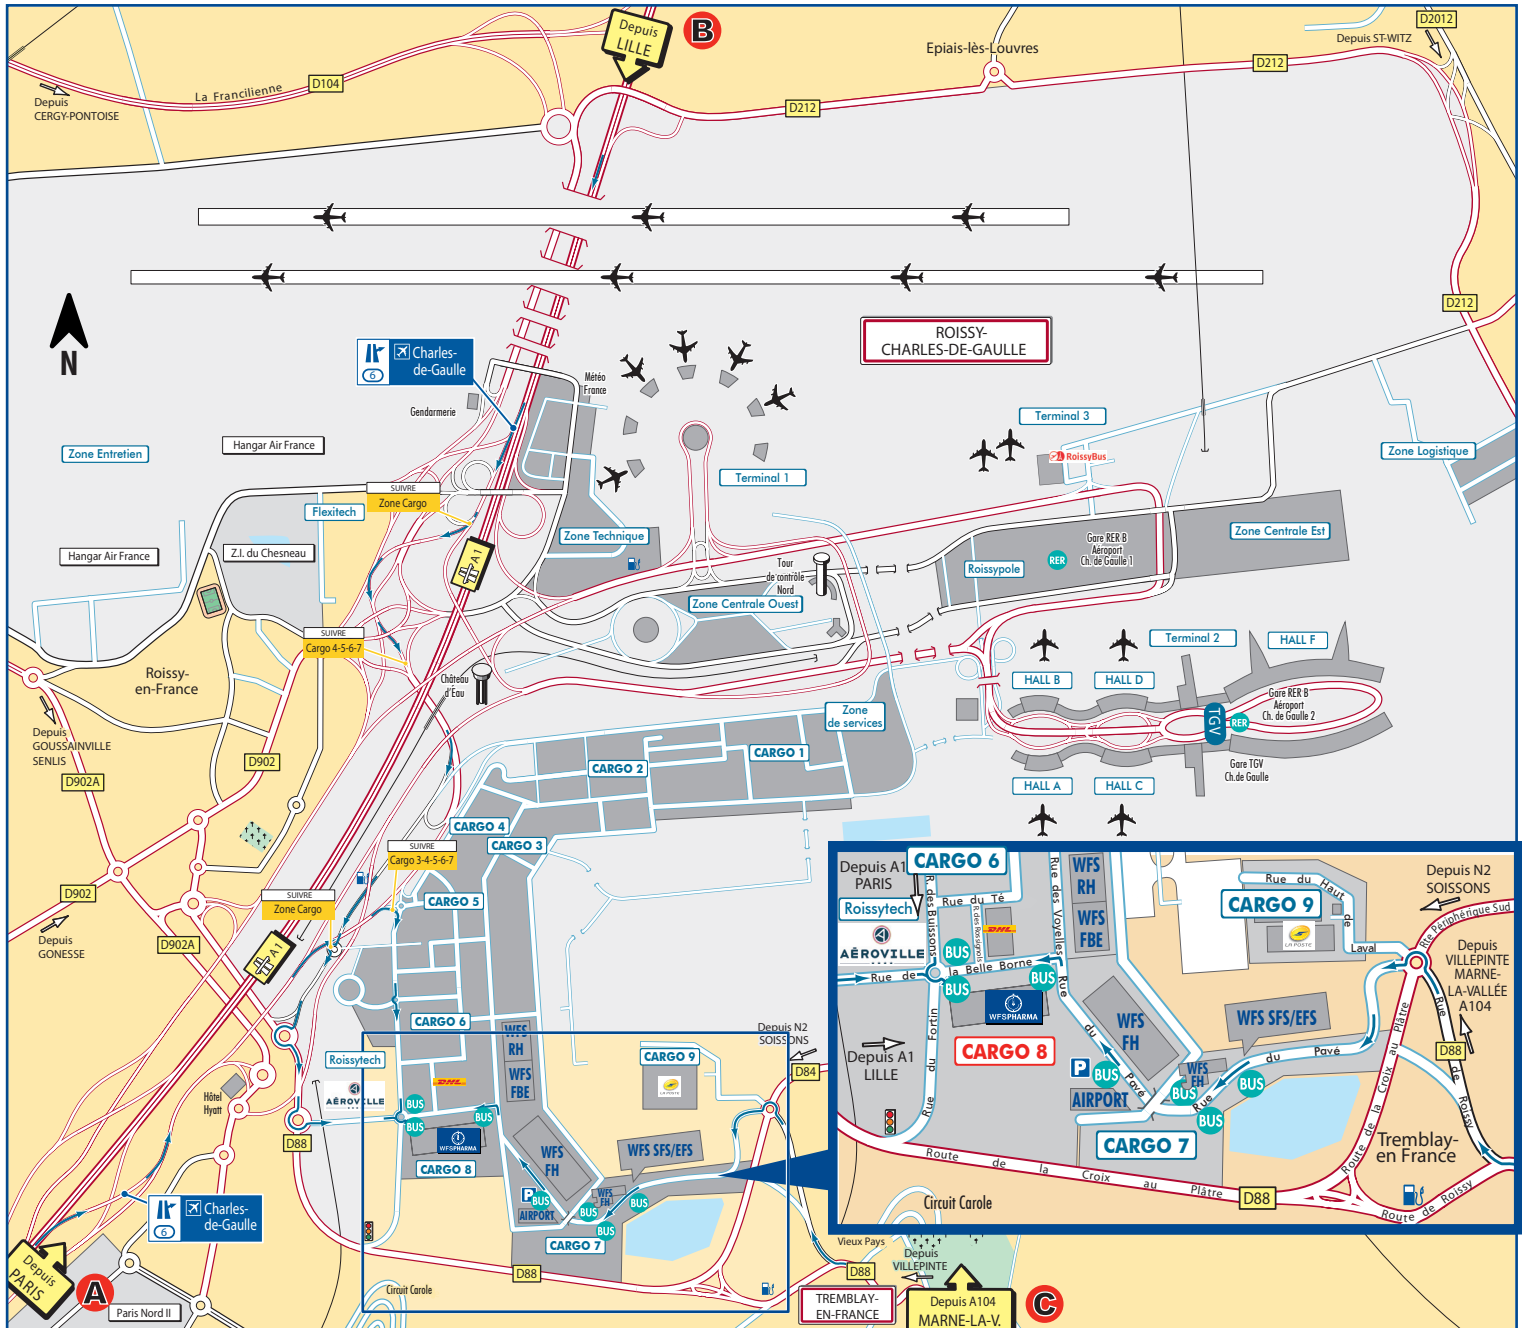

### WFS PHARMA

Latitude : 48.988671 • Longitude : 2.52816  
**CARGO 8 (SOGARIS) - 14 rue de la Belle Borne**  
**Bâtiment 3145 - Cellules 10 & 11**  
**95700 ROISSY-EN-FRANCE**  
**Tél. +33 (0)1 70 03 80 15**

#### **A FROM PARIS**

Take the A1 at the Porte de la Chapelle towards Lille/CDG Airport, follow CDG Airport then take the **Cargo Zone** exit. Follow **Cargo 3-4-5-6-7**, at the roundabout take the **Cargo** exit and follow **Rue des Buissons**. At the next roundabout turn left on **Rue de la Belle Borne (Cargo 7)** then take the exit **Cargo 8** (see zoom).

#### **B FROM LILLE**

Take the A1 towards Paris, follow Aéroport CDG/Roissy-en-France and exit at **Zone Cargo** then **Cargo 4-5-6-7**. At the roundabout, take the second exit towards **Roissy-en-France/Tremblay-en-France/Cargo**. At the next roundabout follow **Terminal 1-2-3/Cargo Zone**. At the third roundabout, exit at **Terminal 1-2-3/Cargo Zone**. Pass the roundabout, exit **Cargo 8** (see zoom).

#### **C FROM MARNE-LA-VALLÉE**

Take the A104 (La Francilienne) to CDG/Soissons/Lille airport. Take **exit 4 Villepinte/Sevrans/Tremblay-en-France** and follow the **D40** (first exit) then the **D88** to Tremblay Vieux-Pays. Turn right on **Rue de Roissy**. Continue to the roundabout, take **exit Cargo 7** and take **Rue du Pavé**. At the roundabout, take **exit Cargo 8** (see zoom).