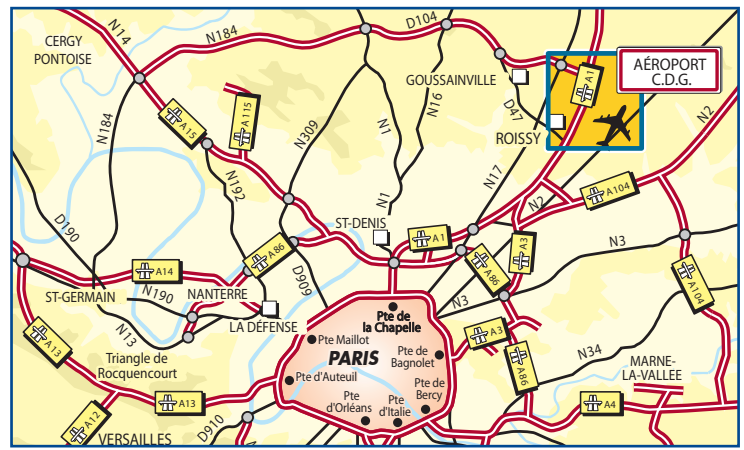

### WFS PHARMA

Latitude : 48.988671 • Longitude : 2.52816  
**CARGO 8 (SOGARIS) - 14 rue de la Belle Borne**  
**Bâtiment 3145 - Cellules 10 & 11**  
**95700 ROISSY-EN-FRANCE**  
**Tél. +33 (0)1 70 03 80 15**

#### **A FROM PARIS**

Take the A1 at the Porte de la Chapelle towards Lille/CDG Airport, follow CDG Airport then take the **Cargo Zone** exit. Follow **Cargo 3-4-5-6-7**, at the roundabout take the **Cargo** exit and follow **Rue des Buissons**. At the next roundabout turn left on **Rue de la Belle Borne (Cargo 7)** then take the exit **Cargo 8** (see zoom).

#### **B FROM LILLE**

Take the A1 towards Paris, follow Aéroport CDG/Roissy-en-France and exit at **Zone Cargo** then **Cargo 4-5-6-7**. At the roundabout, take the second exit towards **Roissy-en-France/Tremblay-en-France/Cargo**. At the next roundabout follow **Terminal 1-2-3/Cargo Zone**. At the third roundabout, exit at **Terminal 1-2-3/Cargo Zone**. Pass the roundabout, exit **Cargo 8** (see zoom).

#### **C FROM MARNE-LA-VALLÉE**

Take the A104 (La Francilienne) to CDG/Soissons/Lille airport. Take **exit 4 Villepinte/Sevrans/Tremblay-en-France** and follow the **D40** (first exit) then the **D88** to Tremblay Vieux-Pays. Turn right on **Rue de Roissy**. Continue to the roundabout, take **exit Cargo 7** and take **Rue du Pavé**. At the roundabout, take **exit Cargo 8** (see zoom).