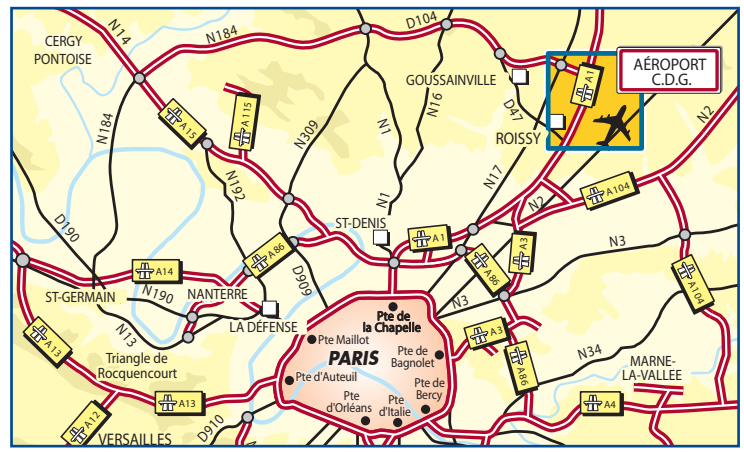

### A FROM PARIS

Take the A1 at the Porte de la Chapelle towards Lille/CDG Airport, follow CDG Airport then take the Cargo Zone exit. Follow Cargo 3-4-5-6-7, at the roundabout take the Cargo exit and follow Rue des Buissons. At the next roundabout turn left on Rue de la Belle Borne (Cargo 7) then follow Rue du Pavé on the right (see zoom).

### B FROM LILLE

Take the A1 towards Paris, follow Aéroport CDG/Roissy-en-France and exit at Zone Cargo then Cargo 4-5-6-7. At the roundabout, take the second exit towards Roissy-en-France/Tremblay-en-France/Cargo. At the next roundabout follow Terminal 1-2-3/Cargo Zone. At the third roundabout, exit at Terminal 1-2-3/Cargo Zone. Pass the roundabout, exit Cargo 7 then follow Rue du Pavé (see zoom).

### C FROM MARNE-LA-VALLÉE

Take the A104 (La Francilienne) to CDG/Soissons/Lille Airport. Take exit 4 Villepinte/Sevrans/Tremblay-en-France and follow the D40 (first exit) then the D88 to Tremblay Vieux-Pays. Turn right on Rue de Roissy. Continue to the roundabout and take exit Cargo 7 (see zoom).