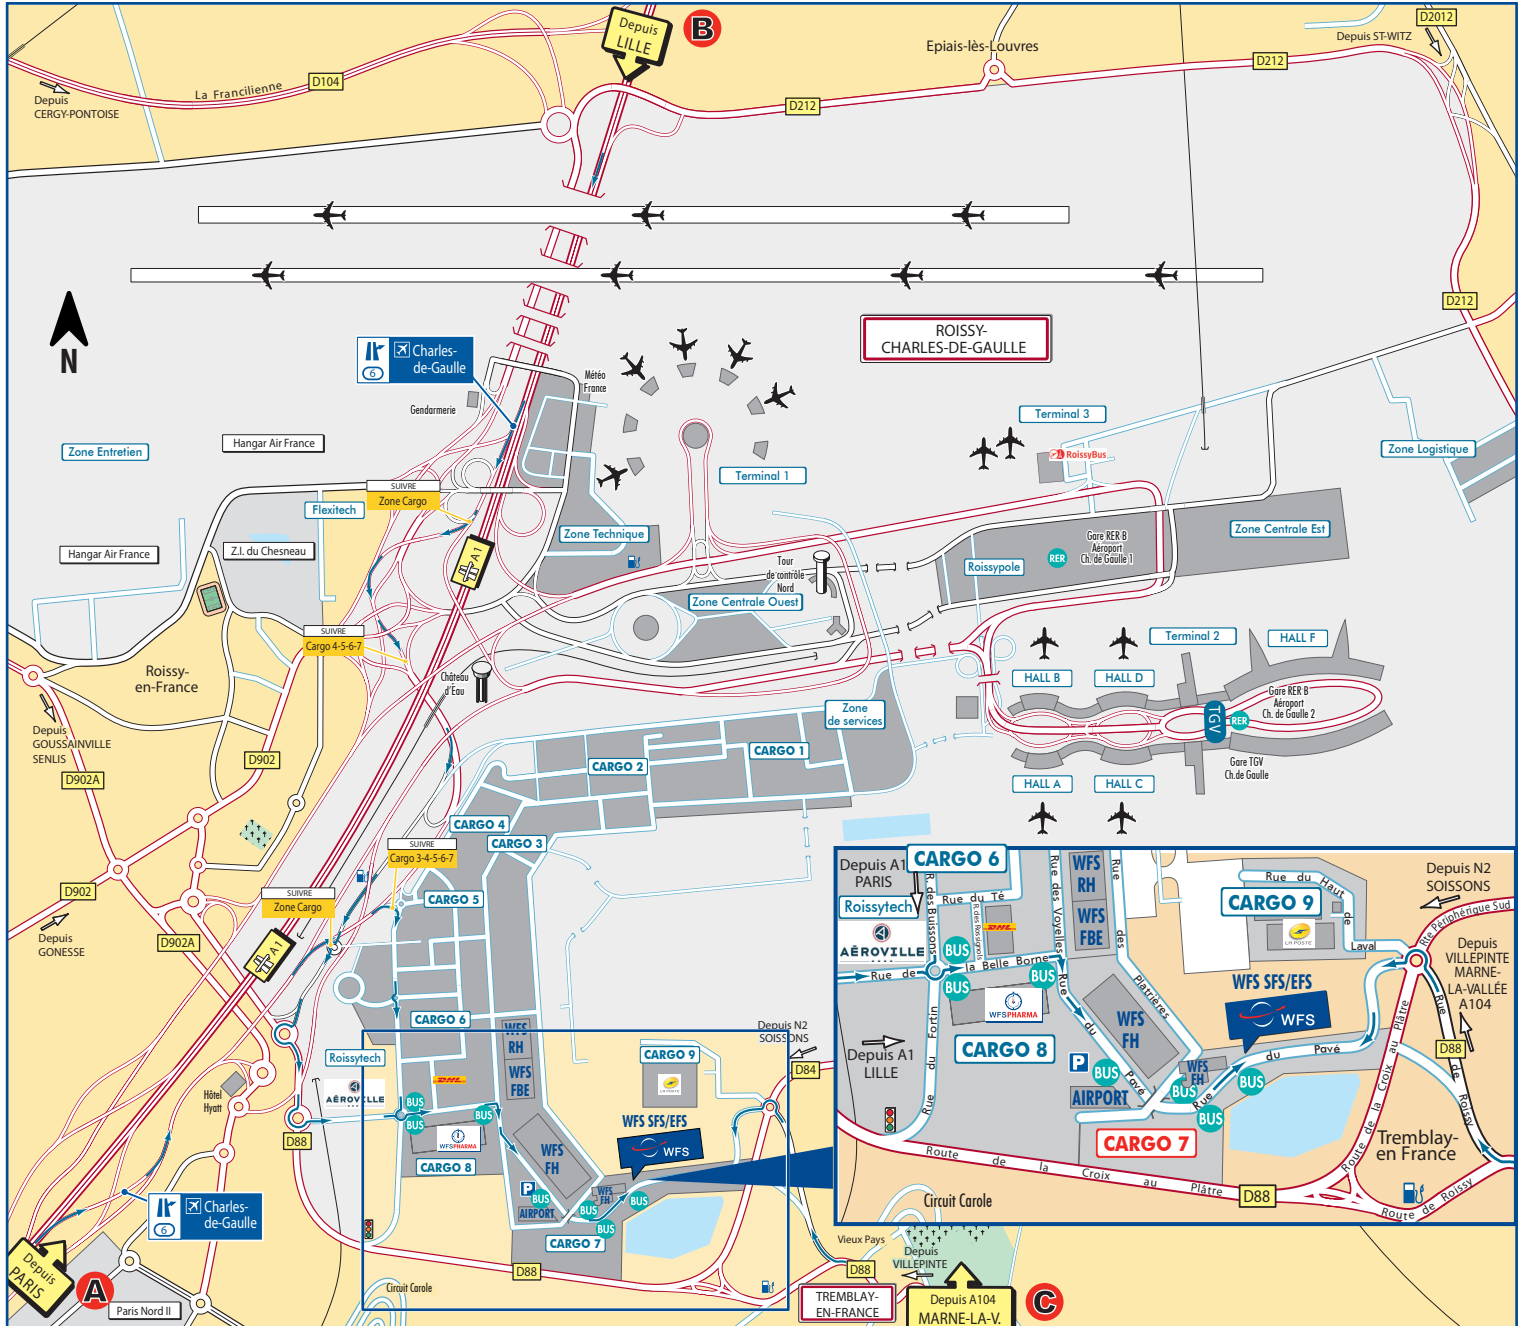

### A FROM PARIS

Take the A1 at the Porte de la Chapelle towards Lille/CDG Airport, follow CDG Airport then take the Cargo Zone exit. Follow Cargo 3-4-5-6-7, at the roundabout take the Cargo exit and follow Rue des Buissons. At the next roundabout turn left on Rue de la Belle Borne (Cargo 7) then follow Rue du Pavé on the right (see zoom).

### B FROM LILLE

Take the A1 towards Paris, follow Aéroport CDG/Roissy-en-France and exit at Zone Cargo then Cargo 4-5-6-7. At the roundabout, take the second exit towards Roissy-en-France/Tremblay-en-France/Cargo. At the next roundabout follow Terminal 1-2-3/Cargo Zone. At the third roundabout, exit at Terminal 1-2-3/Cargo Zone. Pass the roundabout, exit Cargo 7 then follow Rue du Pavé (see zoom).

### C FROM MARNE-LA-VALLÉE

Take the A104 (La Francilienne) to CDG/Soissons/Lille Airport. Take exit 4 Villepinte/Sevrans/Tremblay-en-France and follow the D40 (first exit) then the D88 to Tremblay Vieux-Pays. Turn right on Rue de Roissy. Continue to the roundabout and take exit Cargo 7 (see zoom).